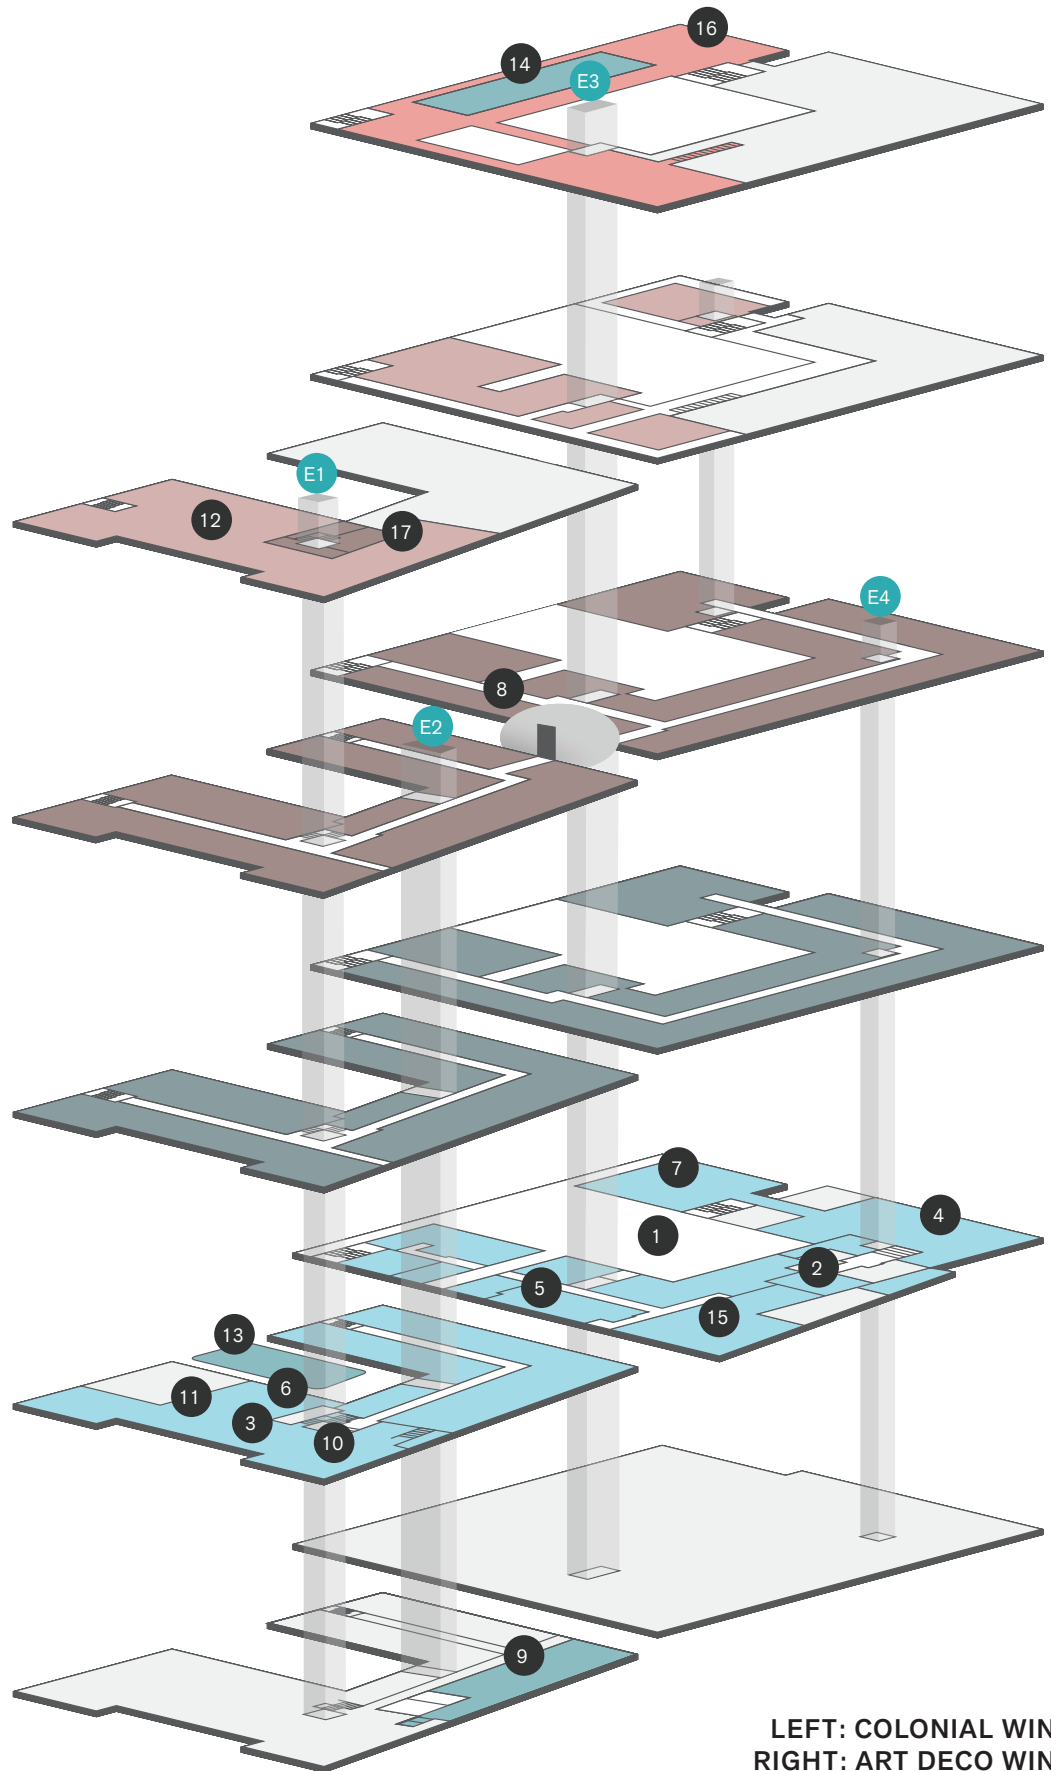

THE
BETSY
SOUTH BEACH

Rooftop Deck

Rooftop / 4th Floor

3rd Floor

3rd Floor Bridge connects the Colonial and Art Deco Wings.

2nd Floor

Ground / 1st Floor

Basement

**LEFT: COLONIAL WING
RIGHT: ART DECO WING**

Directory

	VENUE	BUILDING	FLOOR	ELEVATOR/S
1	Atrium	Art Deco Wing	Ground	3, 4
2	Board Room	Art Deco Wing	Ground	3, 4
3	Concierge Desk	Colonial Wing	Lobby	1, 2
4	Conservatory	Art Deco Wing	Ground	3, 4
5	Fitness Center	Art Deco Wing	1 st Floor	3
6	Front Desk	Colonial Wing	Lobby	1, 2
7	Gallery	Art Deco Wing	Ground	3, 4
8	Library	Art Deco Wing	3 rd Floor	1, 2, 3, 4
9	Lightbox Gallery	Colonial Wing	Lobby	1, 2
10	Lobby Bar	Colonial Wing	Lobby	1, 2
11	LT Steak & Seafood	Colonial Wing	Lobby	1, 2
12	Ocean Front Deck	Colonial Wing	Rooftop	1
13	Pool (Courtyard)	Colonial Wing	Ground	1, 2
14	Pool (Rooftop)	Art Deco Wing	Rooftop	3
15	The Alley	Art Deco Wing	Lobby / Ground	1, 2, 3, 4
16	Skyline Deck	Art Deco Wing	Rooftop	3
17	Spa	Colonial Wing	Rooftop	1

ROOM NUMBER	BUILDING	FLOOR	ELEVATOR/S
103 - 117	Colonial Wing	1 st Floor	Lobby Stairs, 2
Writer's Room	Colonial Wing	1 st Floor	Lobby Stairs, 2
136 - 141	Art Deco Wing	1 st Floor	2, 3
201 - 235	Colonial Wing	2 nd Floor	1, 2, 3
236 - 267	Art Deco Wing	2 nd Floor	2, 3, 4
301 - 335	Colonial Wing	3 rd Floor	1, 2, 3, 4
336 - 367	Art Deco Wing	3 rd Floor	1, 2, 3, 4
401 - 408	Art Deco Wing	4 th Floor	4
Penthouse	Art Deco Wing	4 th Floor	4